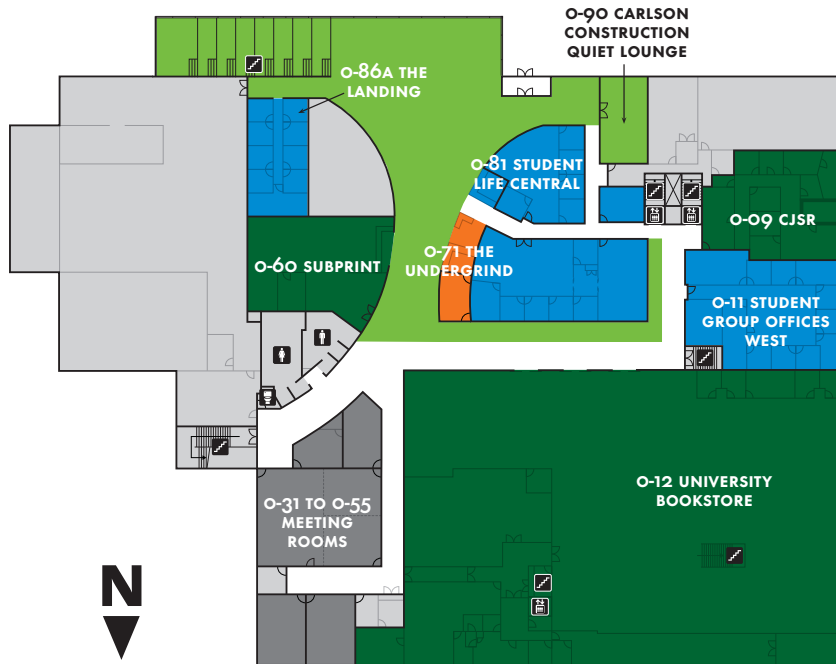

LOWER LEVEL

- 0-09 CJSR
- 0-11 Student Group Offices West
- 0-12 University Bookstore
- 0-31 to 0-55 Meeting Rooms
- 0-60 SUBprint
- 0-71 The Undergrind
- 0-81 Student Life Central
- 0-86A The Landing
- 0-90 Carlson Construction Quiet Lounge