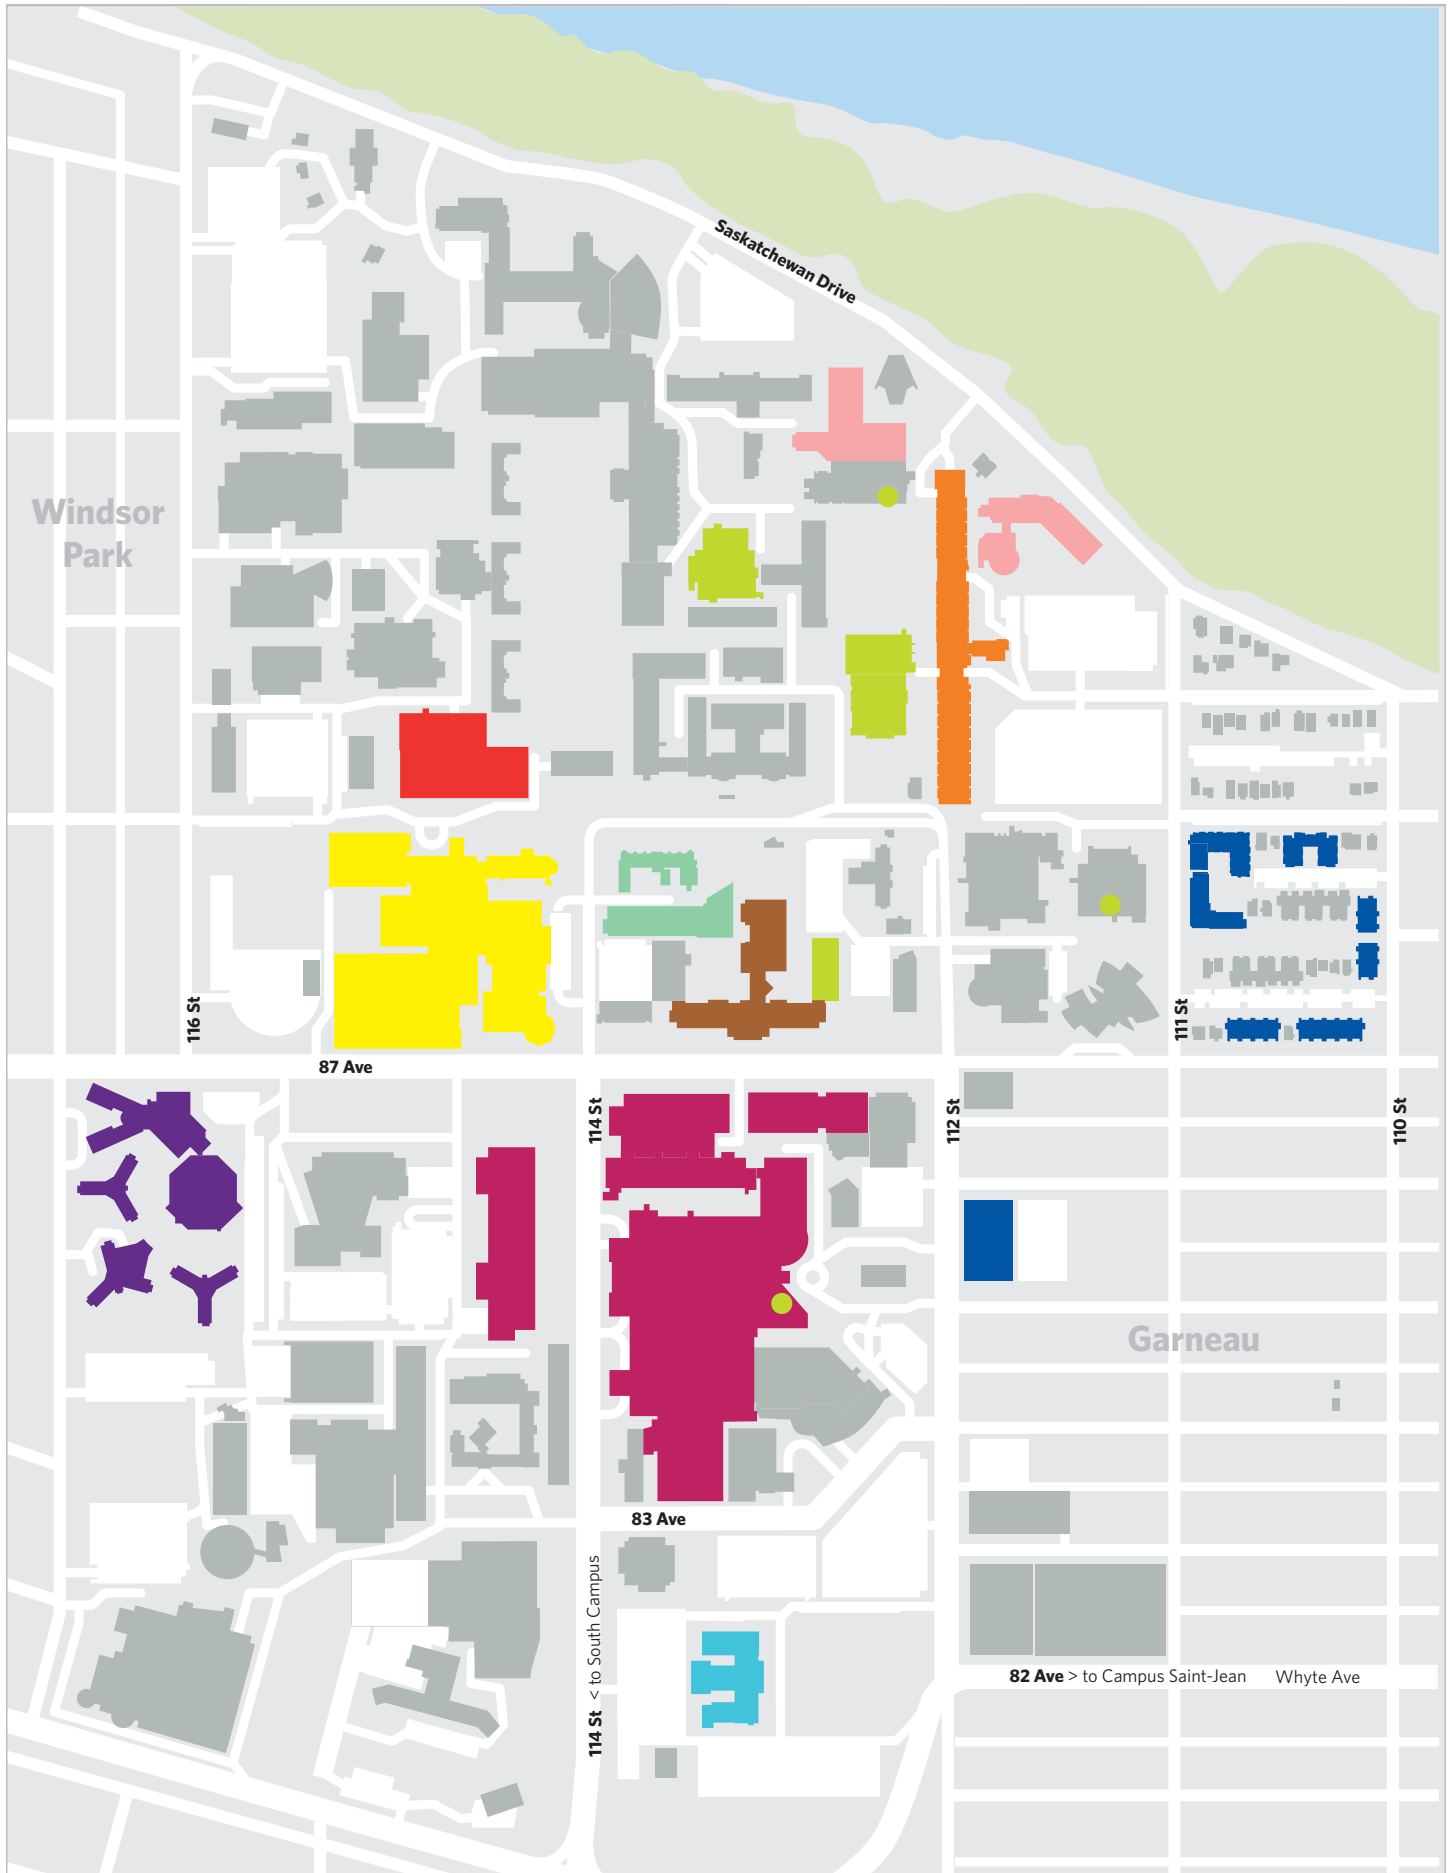

We also have screens on our Augustana campus in Camrose, and on Campus Saint-Jean, our francophone campus.

- Students' Union Building (SUB)** 15 Screens
Open 24/7 during the school year, with a newly renovated Atrium Level, SUB sees about 25,000 visitors every day. It has a food court, ample study and social space, two concert venues and many student-centric businesses and services.
- U of A Bookstore (SUB)** 3 Screens
This is one of Canada's largest campus bookstores. The screens are all within the store; one faces outward, and is visible when the store is closed.
- U of A Student Services (SUB)** 7 Screens
Five screens on the second floor (incl. two in the Health Centre waiting rooms) and two more are on the main level, with one in the new Pharmacy.
- Lister Residence** 9 Screens
Canada's largest undergrad residence (home to 1800+ students), Lister is also a conference facility. Screens are located throughout the complex.
- HUB Mall & Residence** 2 Screens
HUB Mall is an 850-person residence and one of the busiest corridors on the east side of campus. The mall also is a key transit hub with direct access to the LRT.
- U of A Libraries (various locations)** 8 Screens
Each University Library has one or more screens.
- Health Sciences** 8 Screens
Three screens are on the main north-south axis of the hospital, three in the Katz Building, and two in the ECHA Building.
- East Campus Residences** 9 Screens
The East Campus Residences include International House, Tamarack and Pinecrest, plus the four graduate residences and one screen in HUB Mall.
- Corbett Hall / Rehab Medicine** 6 Screens
The six screens in Corbett Hall, the home of Rehab Medicine, are in key locations on three floors of the building, including the lunch room.
- Physical Education & Recreation** 18 Screens
We have 18 screens in the PAW Centre (with four more coming online shortly).
- St. Joseph's College** 3 Screens
We have one screen in the main College, with two more in the new women's residence.
- Arts & Humanities** 9 Screens
We have seven screens in three different Arts buildings, plus one in HUB Mall, and one 70" screen in the Tory Building.
- Education** 3 Screens
There are two screens near the intersection of Education South and North, plus a third in the fifth floor Commons.